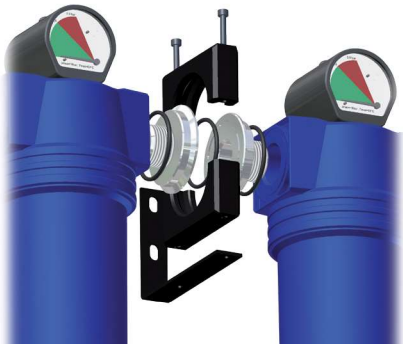

AK

ASSEMBLY KITS FOR FILTERS

DESCRIPTION

Assembly kits have been developed to connect two or more air filters together. Construction of assembly kit is universal and it can be used for any type of filter, including filters of some other world producers. It is easy to connect two filters together and it includes supporting elements for easy mounting on the wall or other surface.

AK - UNIVERSAL ASSEMBLY KITS					
Type	Connection	Operating temp.	Operating pressure	Max. load/console [kg]	Mass [kg]
AK 3/8"	3/8"	1,5 - 65°C	0 - 20 bar	0,47	0,3
AK 1/2"	1/2"	1,5 - 65°C	0 - 20 bar	0,47	0,3
AK 3/4"	3/4"	1,5 - 65°C	0 - 20 bar	0,6	0,3
AK 1"	1"	1,5 - 65°C	0 - 20 bar	1,57	0,5
AK 1 1/2"	1 1/2"	1,5 - 65°C	0 - 20 bar	2,2	0,5
AK 2"	2"	1,5 - 65°C	0 - 20 bar	2,32	1,57
AK 2 1/2"	2 1/2"	1,5 - 65°C	0 - 20 bar	2,28	1,53
AK 3"	3"	1,5 - 65°C	0 - 20 bar	2,22	1,47