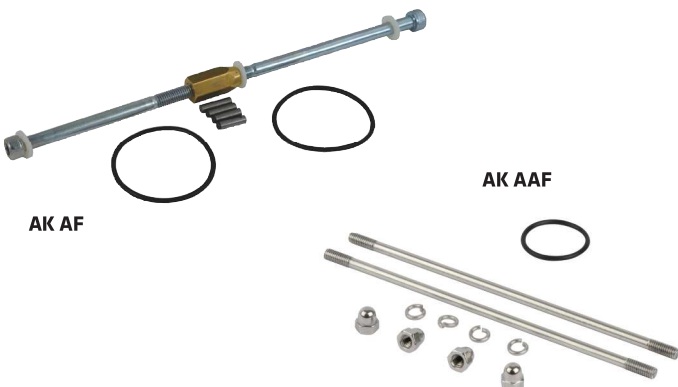

AK

ASSEMBLY KITS FOR FILTERS

DESCRIPTION

Assembly kits have been developed to connect two or more air filters together. Construction of assembly kit is universal and it can be used for any type of filter, including filters of some other world producers. It is easy to connect two filters together and it includes supporting elements for easy mounting on the wall or other surface.

AK - UNIVERSAL ASSEMBLY KITS					
Type	Connection	Operating temp.	Operating pressure	Max. load/console [kg]	Mass [kg]
AK 3/8"	3/8"	1,5 - 65°C	0 - 20 bar	0,47	0,3
AK 1/2"	1/2"	1,5 - 65°C	0 - 20 bar	0,47	0,3
AK 3/4"	3/4"	1,5 - 65°C	0 - 20 bar	0,6	0,3
AK 1"	1"	1,5 - 65°C	0 - 20 bar	1,57	0,5
AK 1 1/2"	1 1/2"	1,5 - 65°C	0 - 20 bar	2,2	0,5
AK 2"	2"	1,5 - 65°C	0 - 20 bar	2,32	1,57
AK 2 1/2"	2 1/2"	1,5 - 65°C	0 - 20 bar	2,28	1,53
AK 3"	3"	1,5 - 65°C	0 - 20 bar	2,22	1,47

AK - ASSEMBLY KITS FOR OMEGA AIR FILTERS				
Filter type	Assembly kit type	Suitable for filter size	Number of filters	Operating pressure
AF	AK AF 2S	AF 0056-0106	2	0-16 bar
	AK AF 3S		3	0-16 bar
	AK AF 2M	AF 0186-0706	2	0-16 bar
	AK AF 3M		3	0-16 bar
AAF	AK AAF 2S	AAF 0006-0016	2	0-16 bar
	AK AAF 3S		3	0-16 bar
	AK AAF 2M	AAF 0026-0036	2	0-16 bar
	AK AAF 3M		3	0-16 bar
	AK AAF 2L	AAF 0046-0106	2	0-16 bar
	AK AAF 3L		3	0-16 bar
	AK AAF 2XL	AAF 0186-0706	2	0-16 bar
	AK AAF 3XL		3	0-16 bar