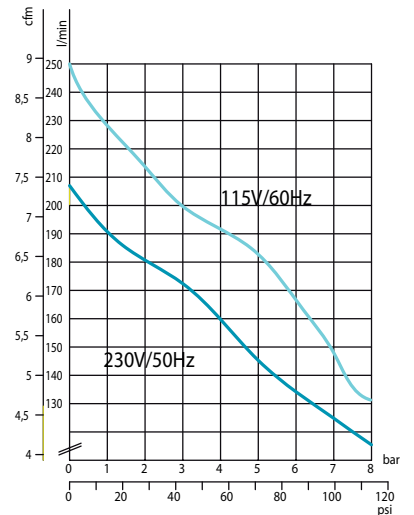

dental	dB/A	A x B x C		Kg Lbs	A x B x C x		Kg Lbs
		cm	inch.		cm	inch	
3/24/3	74	65x30x70	26x12x28	35 - 77	90x50x70	35x20x28	50 - 110
3/24/5	74	45x45x65	18x18x26	35 - 77	55x55x65	22x22x26	50 - 110
3/24/37	74	65x40x70	26x16x28	45 - 99	85x70x100	33x28x39	60 - 132
3/24/57	74	45x60x70	18x24x28	45 - 99	85x70x100	33x28x39	60 - 132
3/24/39	62	75x58x81	29x23x32	65 - 143	85x70x100	33x28x39	95 - 209
3/24/379	62	75x58x81	29x23x32	75 - 165	85x70x100	33x28x39	105 - 231