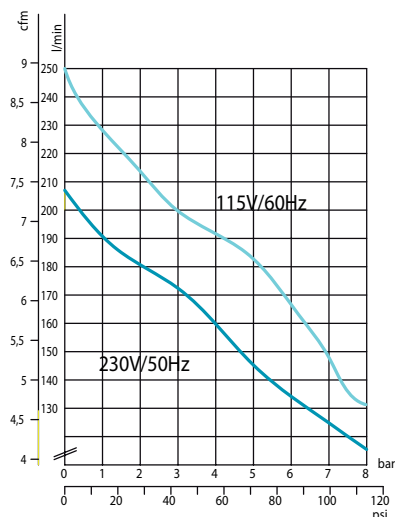

dental	dB/A	A x B x C		Kg Lbs	A x B x C x		Kg Lbs
		cm	inch.		cm	inch	
3/50/5	74	45x45x90	18x18x35	48 - 106	85x70x100	33x28x39	60 - 132
3/50/57	74	45x65x90	18x26x35	58 - 128	85x70x100	33x28x39	70 - 154
3/50/39	62	75x58x81	29x23x32	88 - 194	85x70x100	33x28x39	110 - 242
3/50/379	62	75x58x81	29x23x32	98 - 216	85x70x100	33x28x39	120 - 264